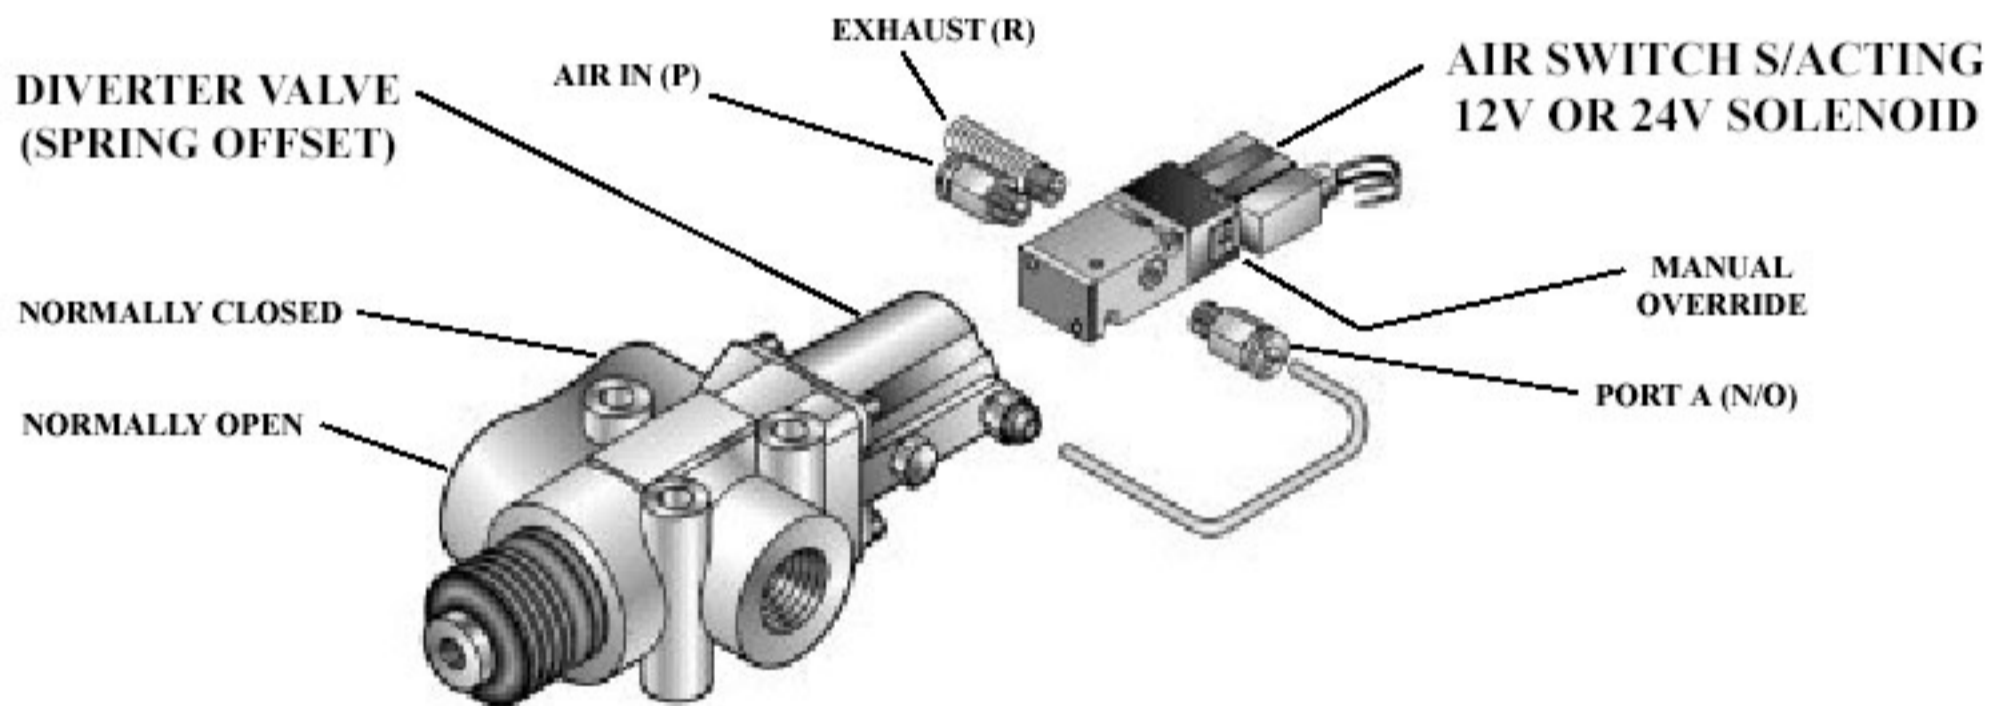

HOIST HYDRAULICS (VIC) PTY. LTD.

DIVERTER VALVE FITTING INSTRUCTION

DIVERTER VALVE FITTING INSTRUCTION (SOLENOID TYPE SWITCH)

DIVERTER VALVE FITTING INSTRUCTION (REMOTE TYPE SWITCH)

FITTING INSTRUCTIONS