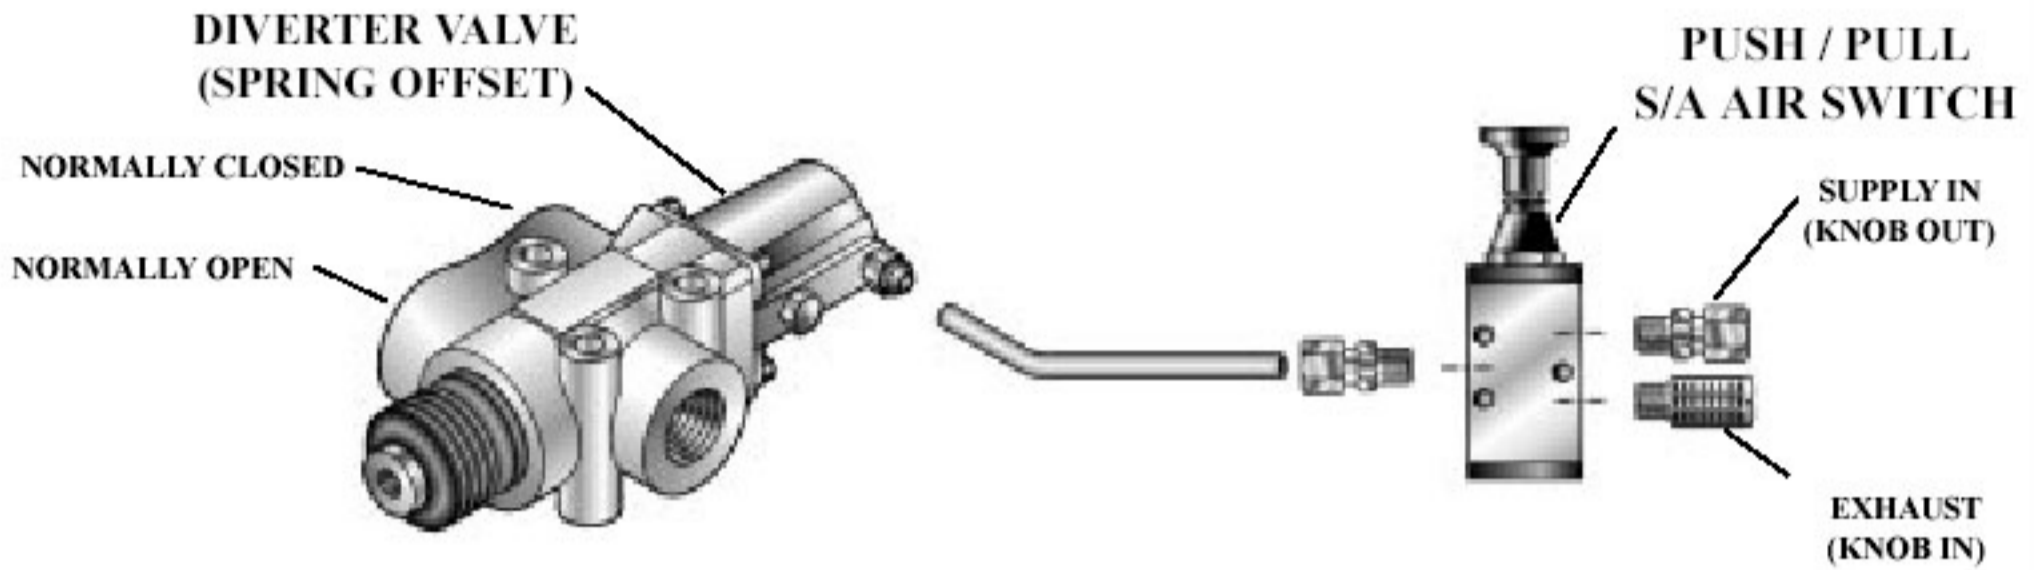

HOIST HYDRAULICS (VIC) PTY. LTD.

DIVERTER VALVE FITTING INSTRUCTION

DIVERTER VALVE FITTING INSTRUCTION (SOLENOID TYPE SWITCH)

DIVERTER VALVE FITTING INSTRUCTION (REMOTE TYPE SWITCH)

FITTING INSTRUCTIONS