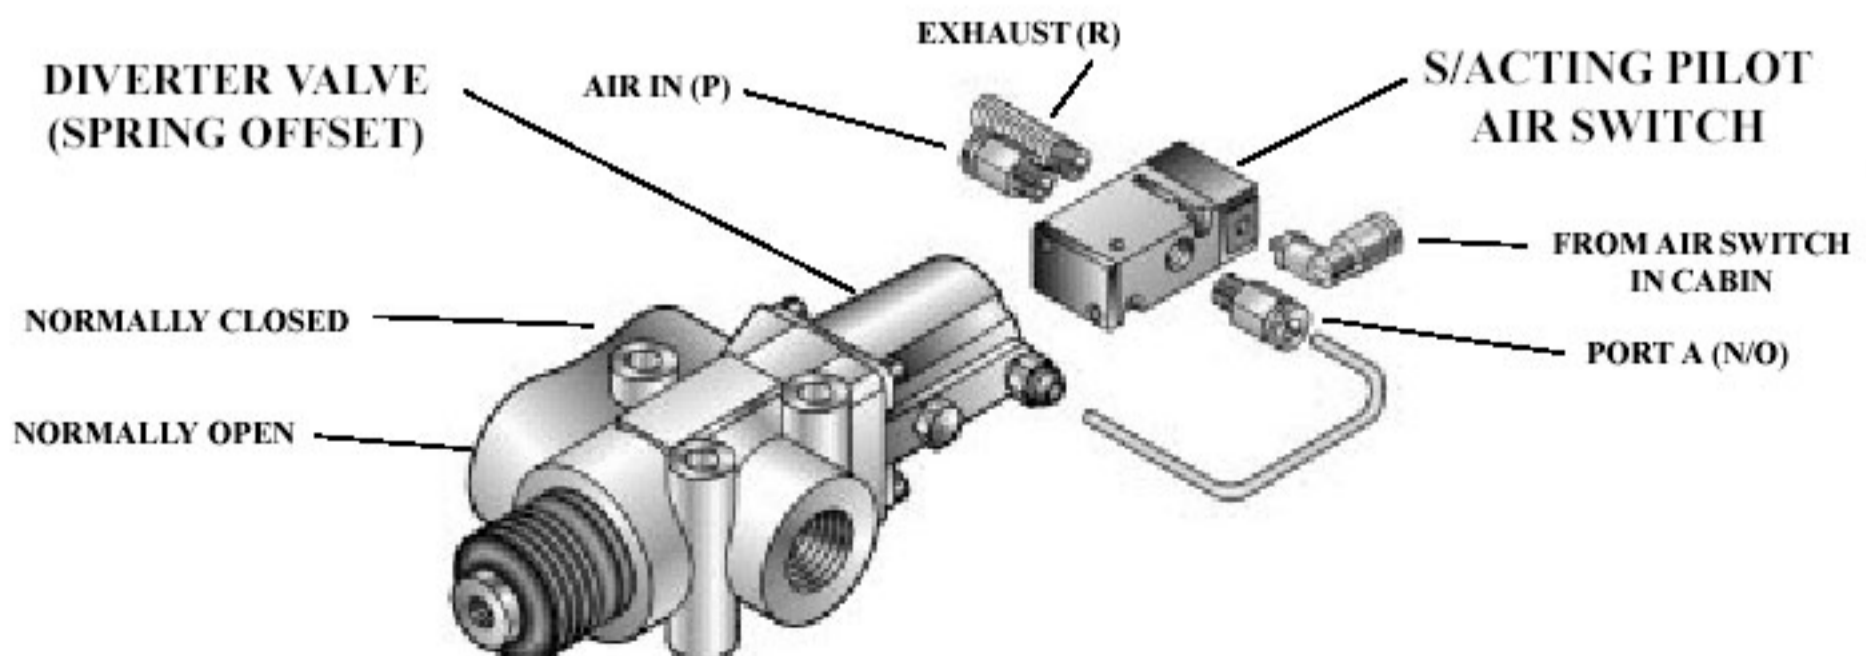

HOIST HYDRAULICS (VIC) PTY. LTD.

DIVERTER VALVE FITTING INSTRUCTION

DIVERTER VALVE FITTING INSTRUCTION (SOLENOID TYPE SWITCH)

DIVERTER VALVE FITTING INSTRUCTION (REMOTE TYPE SWITCH)

FITTING INSTRUCTIONS